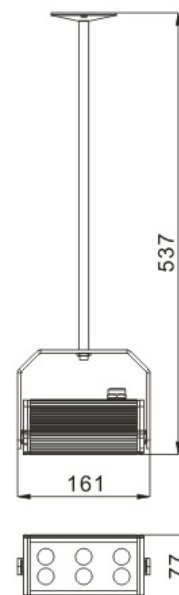

# LED Wall Wash Lighting – LR-WW0103

Model No.	LR-WW0103
LED Type	CREE XRE
LED Q'TY.	6
Beam Angle	45°
Minimum luminous flux(lm)	690
Voltage	120-240V
LED Watt	12W
Environmental Temperature	- 20°C-60°C
Environmental Humidity	0%-95%
Safety Class	I
Safety Type	IP65
Material	Aluminium
Driver	Included